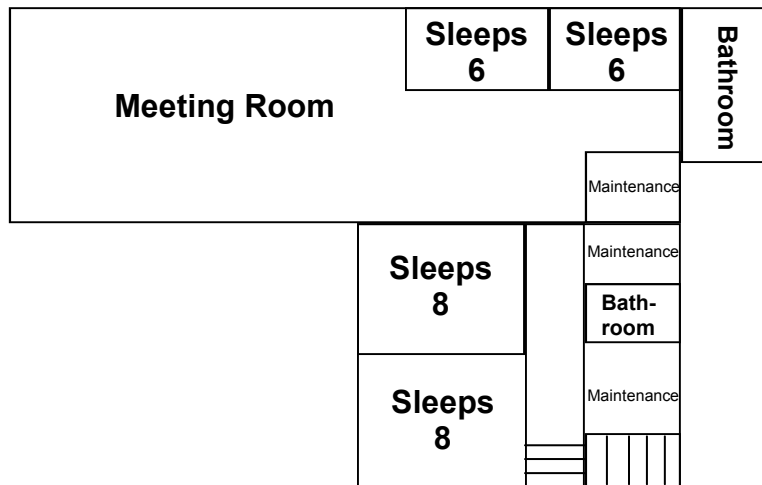

YMCA Camp Linwood MacDonald

Sleeping Accommodations

Percy Smith Lodge Sleeps 96:

Percy Smith Lodge has accommodations for 96 people on two levels. Each level consists of two wings with 3 bedrooms, a bath/shower room, and a central meeting room.

Heritage Hall Sleeps 28:

The accommodation in the lower level of our Dining Hall consist of a large meeting room, two rooms that sleep 6, two rooms that sleep 8 and two bath/shower rooms..

Warm Weather Cabins Sleep 96:

Four secluded cabins overlooking the Lake can accommodate 24 people each. Two bath/shower rooms are located within each building with hot and cold running water.