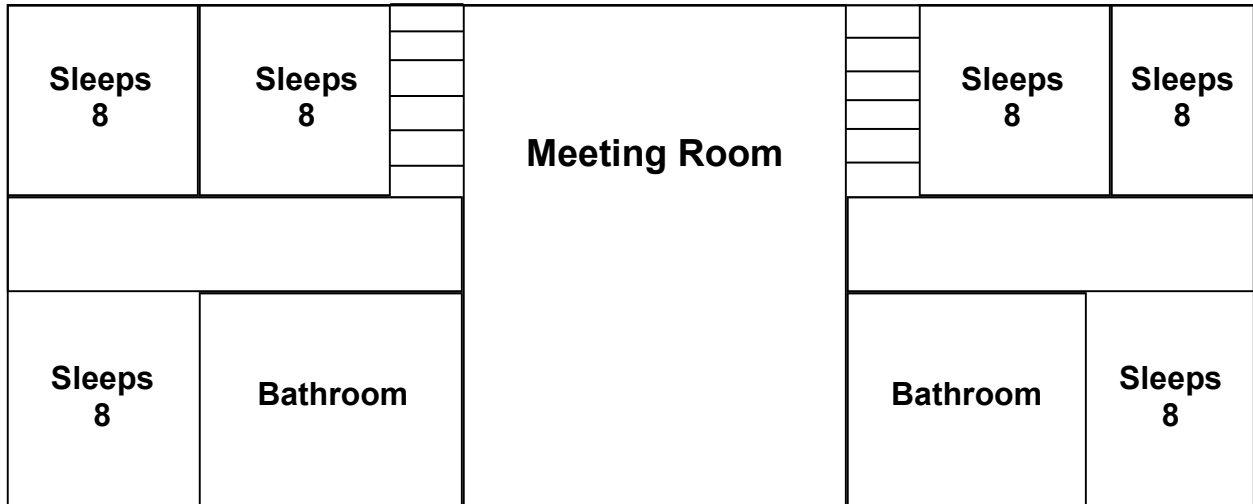

YMCA Camp Linwood MacDonald

Sleeping Accommodations

Percy Smith Lodge Sleeps 96:

Percy Smith Lodge has accommodations for 96 people on two levels. Each level consists of two wings with 3 bedrooms, a bath/shower room, and a central meeting room.

Heritage Hall Sleeps 28:

The accommodation in the lower level of our Dining Hall consist of a large meeting room, two rooms that sleep 6, two rooms that sleep 8 and two bath/shower rooms..

Warm Weather Cabins Sleep 96:

Four secluded cabins overlooking the Lake can accommodate 24 people each. Two bath/shower rooms are located within each building with hot and cold running water.